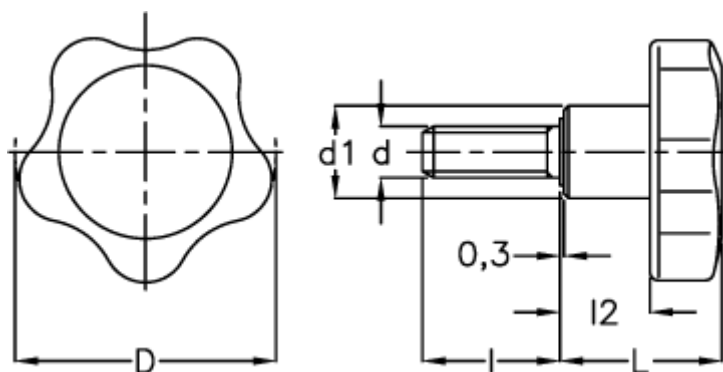

# Data Sheet

Article number: 2302166434

Description: E+G Lobe knobs  
VC.692/50 p-M8x30

## Measures

---

D = 50

d1 = 18

d 6g = M8

l = 30

L = 31

l2 = 17